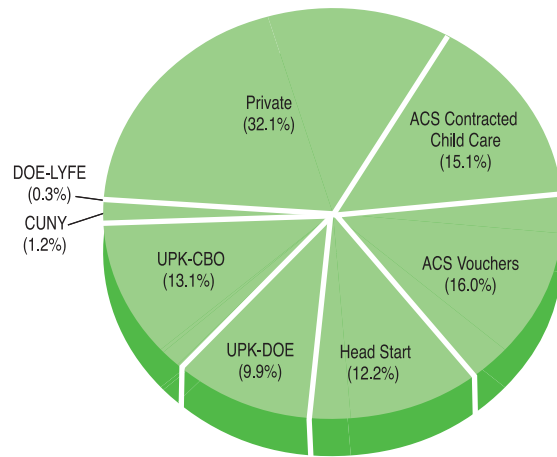

Children 0-6 Receiving Early Care and Education by Program Type: 2006

Infants, Toddlers, and Preschoolers Receiving Child Care = 209,165

Number of Children and Youth Served in Out-of-School Time Programs: 2006

Type of Care	Reported Number Served
ACS	40,121
Department of Youth and Community Development	183,542
New York City Housing Authority	23,275
The After School Corporation	29,831
Department of Parks and Recreation Programs	1,372
Private Care	NA
Total	278,141
Total Number of Children (6-18 Years)	1,318,103
Percent of Children (6-18 Years) Served	21.1%