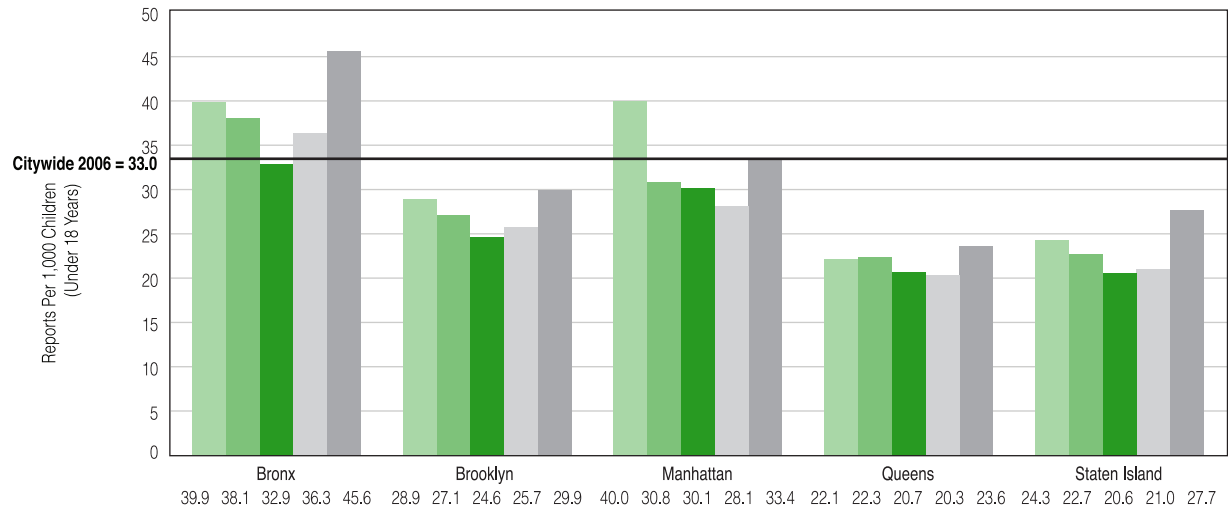

Reports/ Consolidated Investigations of Abuse or Neglect by Borough: 1990-2006

Number of NYC Children in Foster Care: 1986-2006